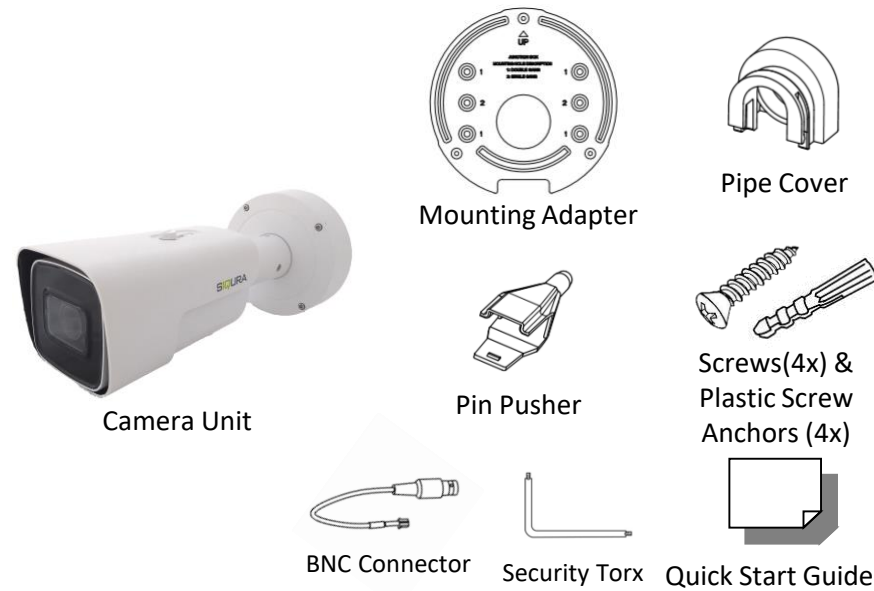

## 2MP Network Bullet Camera

### Unpack

**Note 1:** Subject to modification. Actual product and accessories may differ in appearance.

### Connector Definition

No.	Connector	Definition
1	Alarm I/O	Alarm I/O connection
2	Audio	Audio Line in/Out
3	RJ-45 Port (Contact Siqura for a compatible PoE injector.)	For network and PoE connections
4	Power (DC12V)	Power connection
5	SD Card Slot	Insert the SD card into the card slot to store videos and snapshots. Do not remove the SD card when the camera is powered on.
6	Reset Button	Press the button with a proper tool for at least 20 seconds to restore the system.