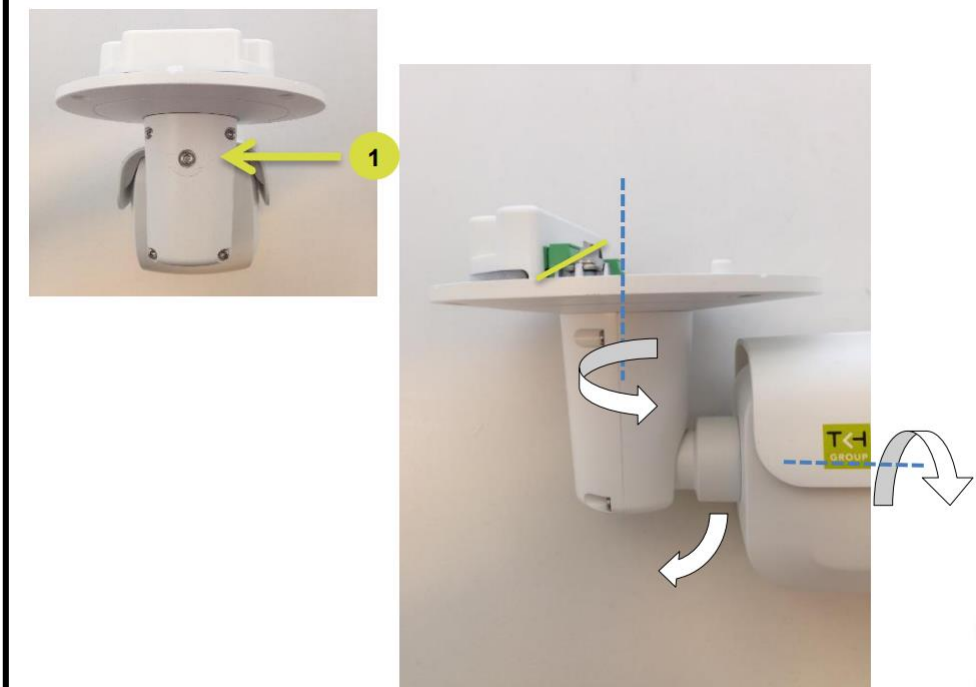

Pan/Tilt/Rotate