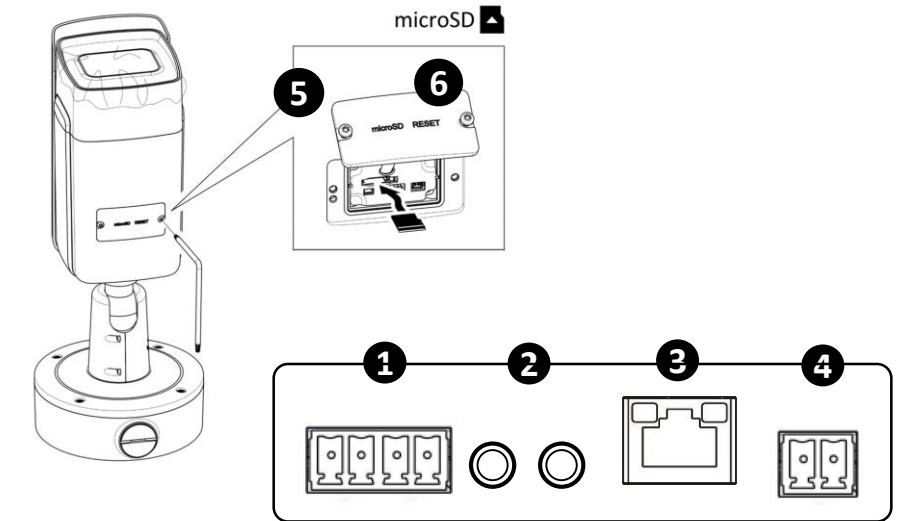

### Connector Definition

No.	Connector	Definition
1	Alarm I/O	Alarm I/O connection
2	Audio	Audio Line in/Out
3	RJ-45 Port (Contact Siqura for a compatible PoE injector.)	For network and PoE connections
4	Power (DC12V)	Power connection
5	SD Card Slot	Insert the SD card into the card slot to store videos and snapshots. Do not remove the SD card when the camera is powered on.
6	Reset Button	Press the button with a proper tool for at least 20 seconds to restore the system.