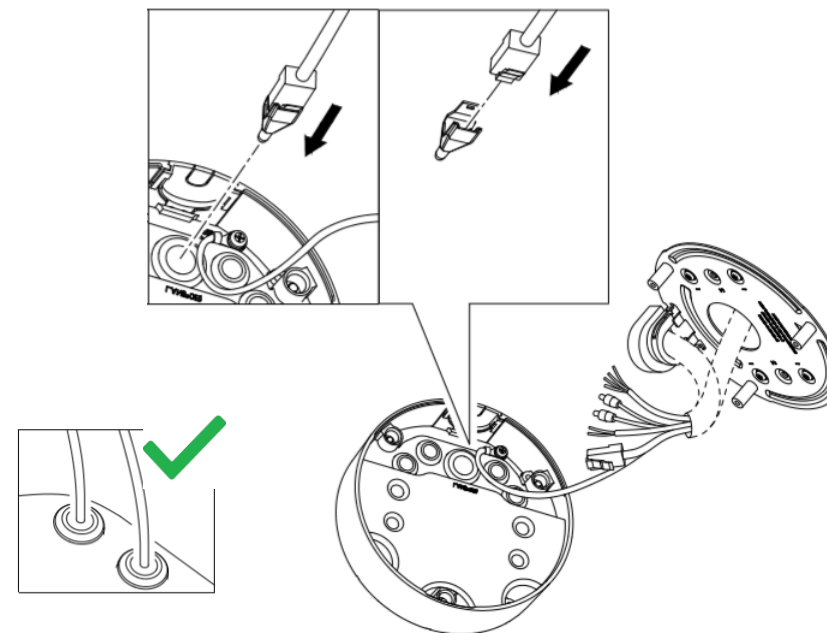

Cabling through Junction Box